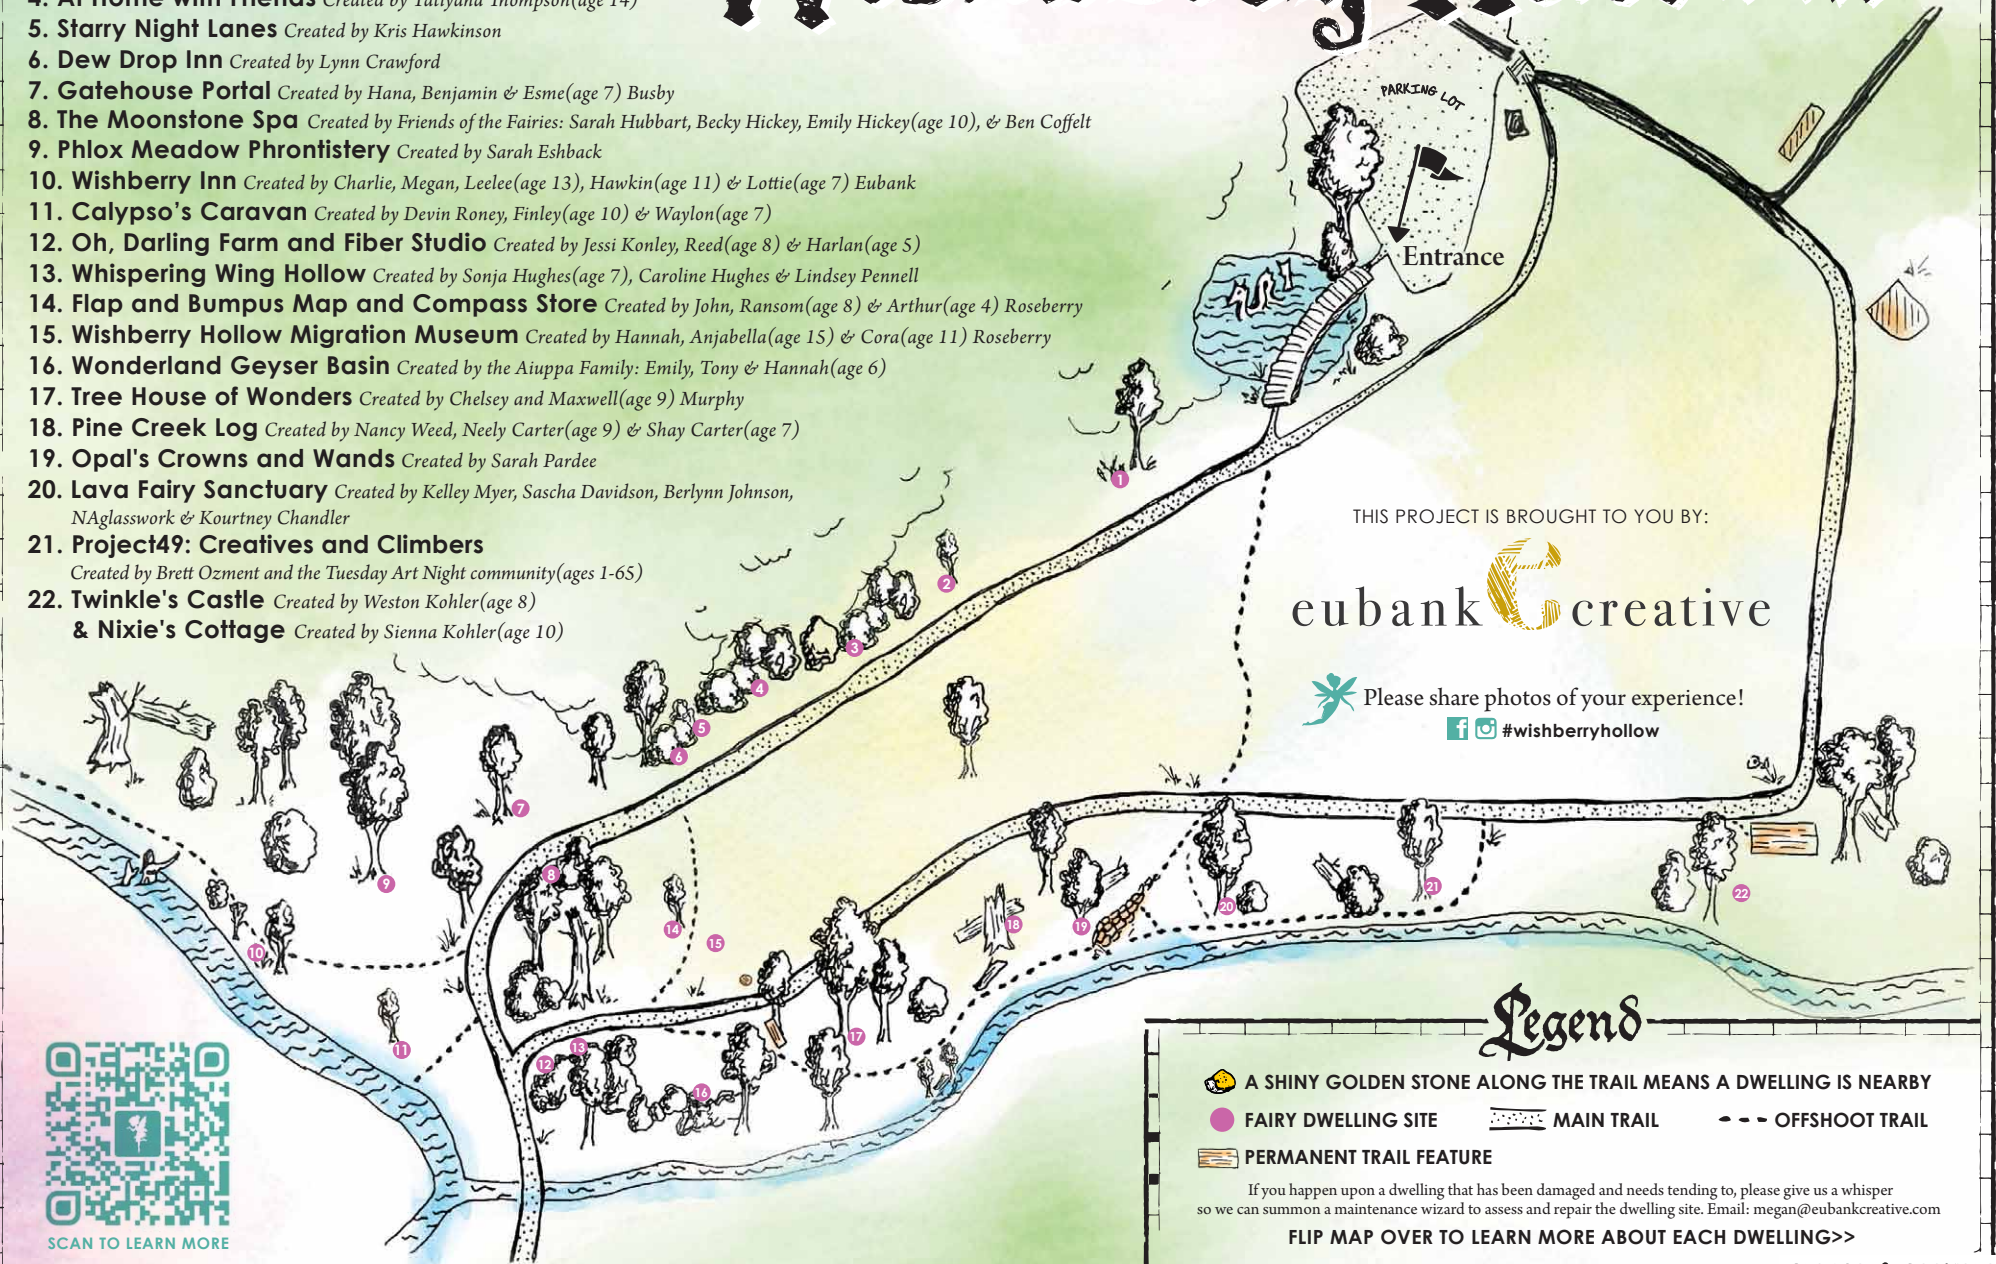

Welcome to Wishberry Hollow

THIS PROJECT IS BROUGHT TO YOU BY:

eubank creative

Please share photos of your experience!
#wishberryhollow

SCAN TO LEARN MORE

Legend

- A SHINY GOLDEN STONE ALONG THE TRAIL MEANS A DWELLING IS NEARBY
- FAIRY DWELLING SITE
- MAIN TRAIL
- OFFSHOOT TRAIL
- PERMANENT TRAIL FEATURE

If you happen upon a dwelling that has been damaged and needs tending to, please give us a whisper so we can summon a maintenance wizard to assess and repair the dwelling site. Email: megan@eubankcreative.com

FLIP MAP OVER TO LEARN MORE ABOUT EACH DWELLING>>

PLEASE RECYCLE
FAIRIES ARE ALLERGIC TO RUBBISH